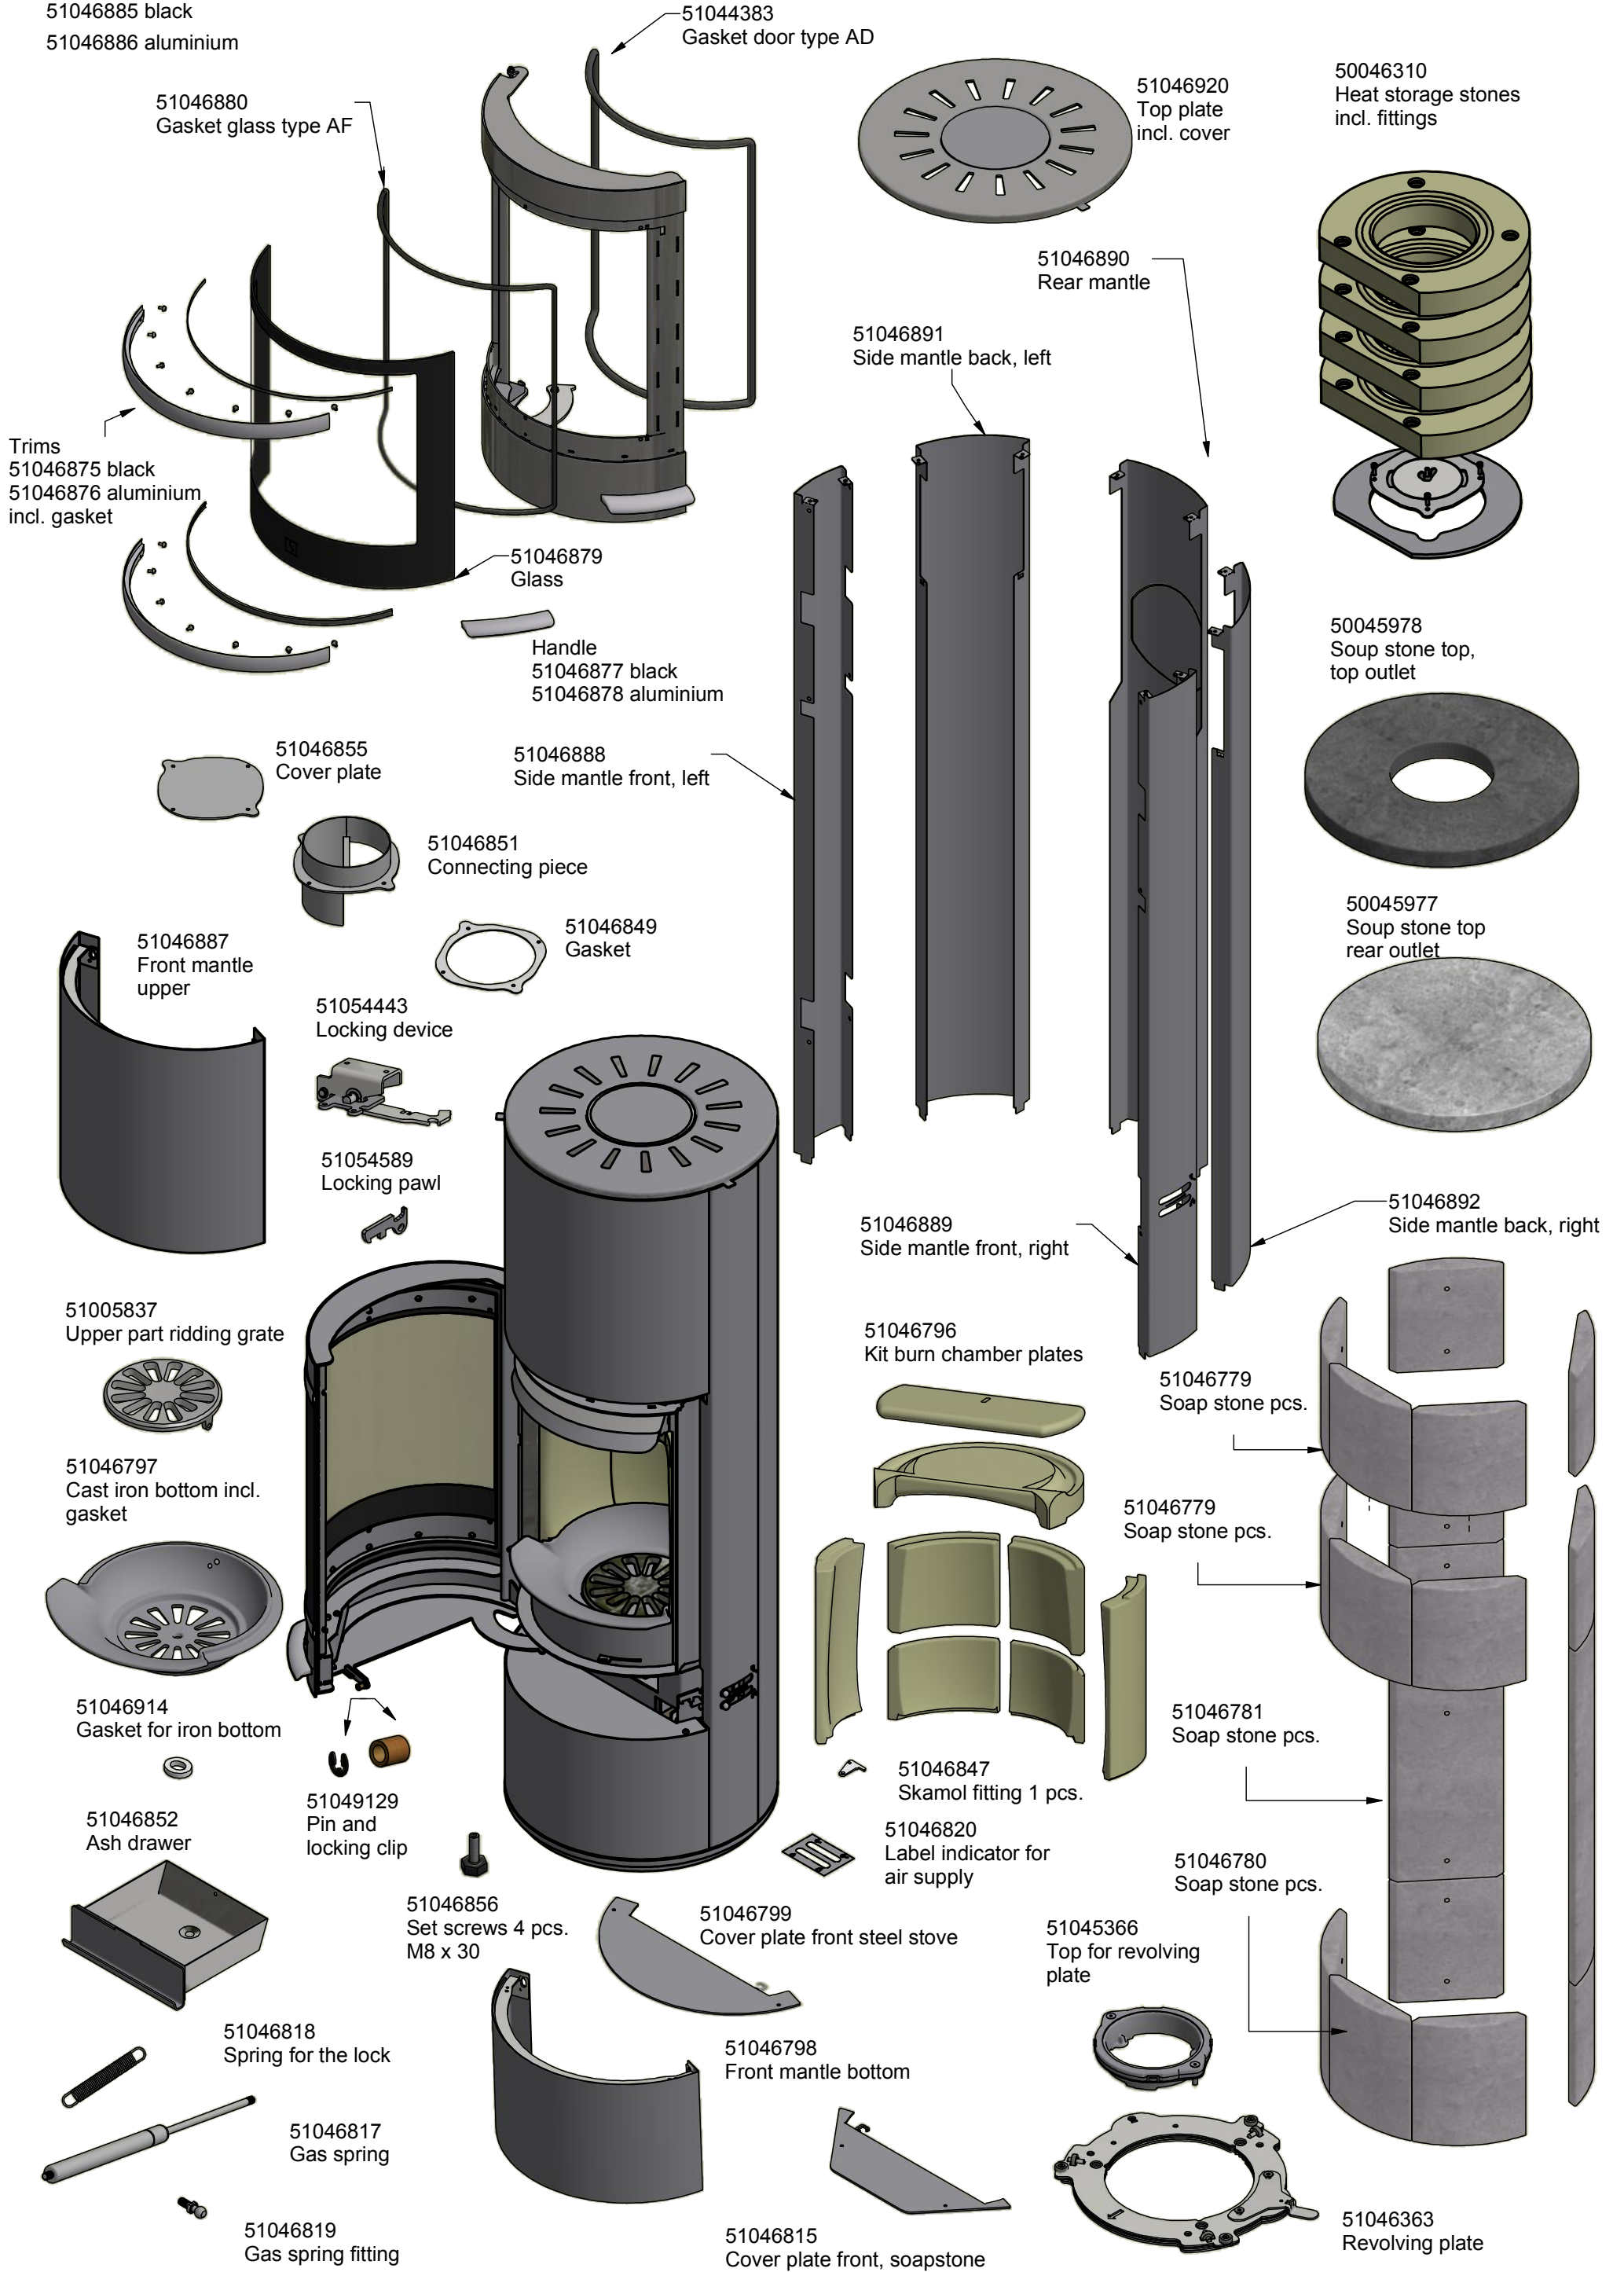

SCAN 83 High Top

Door complete

- 51046885 black
- 51046886 aluminium

51046880
Gasket glass type AF

51044383
Gasket door type AD

51046920
Top plate
incl. cover

50046310
Heat storage stones
incl. fittings

Trims
51046875 black
51046876 aluminium
incl. gasket

51046890
Rear mantle

51046891
Side mantle back, left

51046879
Glass

Handle
51046877 black
51046878 aluminium

50045978
Soup stone top,
top outlet

51046855
Cover plate

51046888
Side mantle front, left

51046851
Connecting piece

51046849
Gasket

50045977
Soup stone top
rear outlet

51046887
Front mantle
upper

51054443
Locking device

51054589
Locking pawl

51046889
Side mantle front, right

51046892
Side mantle back, right

51005837
Upper part ridding grate

51046847
Skamol fitting 1 pcs.

51046820
Label indicator for
air supply

51046780
Soap stone pcs.

51046856
Set screws 4 pcs.
M8 x 30

51046799
Cover plate front steel stove

51045366
Top for revolving
plate

51046818
Spring for the lock