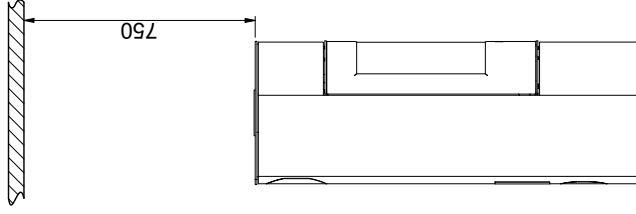

DIMENSION SKETCH AND MINIMUM DISTANCES

Flammable ceiling  
(All models)

Scan 84 (Modern Maxi and Classic Maxi)

Scan 84 (Modern and Classic)

All distances are in mm.  
 All distances are minimum distances  
 \* Connection of fresh-air intake - external diameter Ø 100 mm  
 \*\* Min. distance to furniture/flammable material  
 \*\*\* Height to the beginning of flue connecting piece at top outlet

Floor plate

X / Y according to national laws and regulations