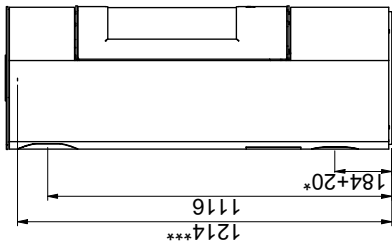

DIMENSION SKETCH AND MINIMUM DISTANCES

Flammable ceiling  
(All models)

Scan 84 (Modern Maxi and Classic Maxi)

Scan 84 (Modern and Classic)

All distances are in mm.  
 All distances are minimum distances  
 \* Connection of fresh-air intake - external diameter Ø 100 mm  
 \*\* Min. distance to furniture/flammable material  
 \*\*\* Height to the beginning of flue connecting piece at top outlet

Floor plate

X / Y according to national laws and regulations