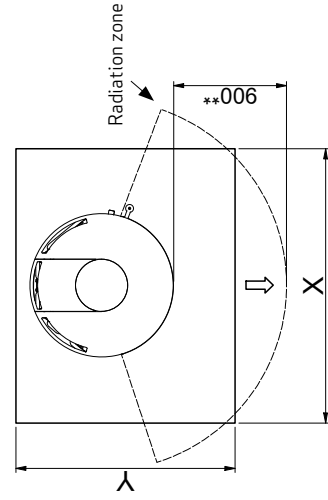

DIMENSION SKETCH AND MINIMUM DISTANCES

Flammable ceiling  
(All models)

Scan 84 (Modern Maxi and Classic Maxi)

Scan 84 (Modern and Classic)

All distances are in mm.  
 All distances are minimum distances  
 \* Connection of fresh-air intake - external diameter Ø 100 mm  
 \*\* Min. distance to furniture/flammable material  
 \*\*\* Height to the beginning of flue connecting piece at top outlet

Floor plate

X / Y according to national laws and regulations