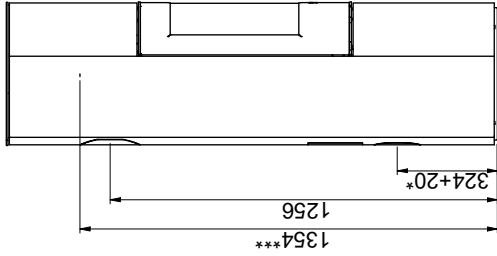

DIMENSION SKETCH AND MINIMUM DISTANCES

Flammable ceiling  
(All models)

Scan 84 (Modern Maxi and Classic Maxi)

Scan 84 (Modern and Classic)

All distances are in mm.  
 All distances are minimum distances  
 \* Connection of fresh-air intake - external diameter Ø 100 mm  
 \*\* Min. distance to furniture/flammable material  
 \*\*\* Height to the beginning of flue connecting piece at top outlet

Floor plate

X / Y according to national laws and regulations