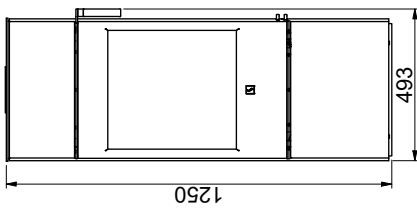

DIMENSION SKETCH AND MINIMUM DISTANCES

Flammable ceiling  
(All models)

Scan 84 (Modern Maxi and Classic Maxi)

Scan 84 (Modern and Classic)

All distances are in mm.  
 All distances are minimum distances  
 \* Connection of fresh-air intake - external diameter Ø 100 mm  
 \*\* Min. distance to furniture/flammable material  
 \*\*\* Height to the beginning of flue connecting piece at top outlet

Floor plate

X / Y according to national laws and regulations