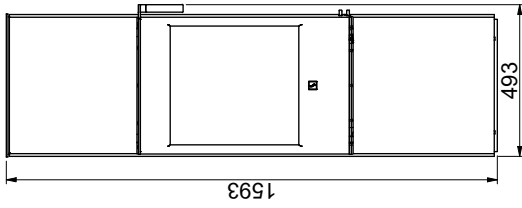

DIMENSION SKETCH AND MINIMUM DISTANCES

Flammable ceiling  
(All models)

Scan 84 (Modern Maxi and Classic Maxi)

Scan 84 (Modern and Classic)

All distances are in mm.  
 All distances are minimum distances  
 \* Connection of fresh-air intake - external diameter Ø 100 mm  
 \*\* Min. distance to furniture/flammable material  
 \*\*\* Height to the beginning of flue connecting piece at top outlet

Floor plate

X / Y according to national laws and regulations