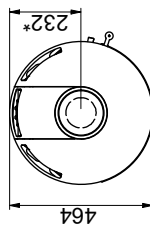

DIMENSION SKETCH AND MINIMUM DISTANCES

Flammable ceiling  
(All models)

Scan 84 (Modern Maxi and Classic Maxi)

Scan 84 (Modern and Classic)

All distances are in mm.  
 All distances are minimum distances  
 \* Connection of fresh-air intake - external diameter Ø 100 mm  
 \*\* Min. distance to furniture/flammable material  
 \*\*\* Height to the beginning of flue connecting piece at top outlet

Floor plate

X / Y according to national laws and regulations