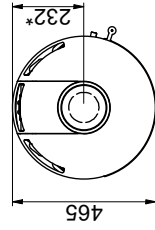

DIMENSION SKETCH AND MINIMUM DISTANCES

Flammable ceiling  
(All models)

Scan 84 (Modern Maxi and Classic Maxi)

Scan 84 (Modern and Classic)

All distances are in mm.  
 All distances are minimum distances  
 \* Connection of fresh-air intake - external diameter Ø 100 mm  
 \*\* Min. distance to furniture/flammable material  
 \*\*\* Height to the beginning of flue connecting piece at top outlet

Floor plate

X / Y according to national laws and regulations