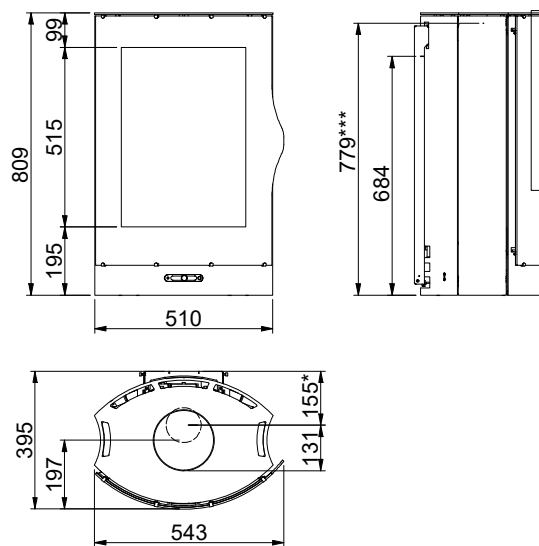

DIMENSION SKETCH

Scan 79 - 1250 mm

Scan 79 - wall-hung

All distances are in mm.

All distances are minimum distances

* Connection of fresh-air intake \varnothing 100 mm

*** Height to the beginning of flue connecting piece at top outlet