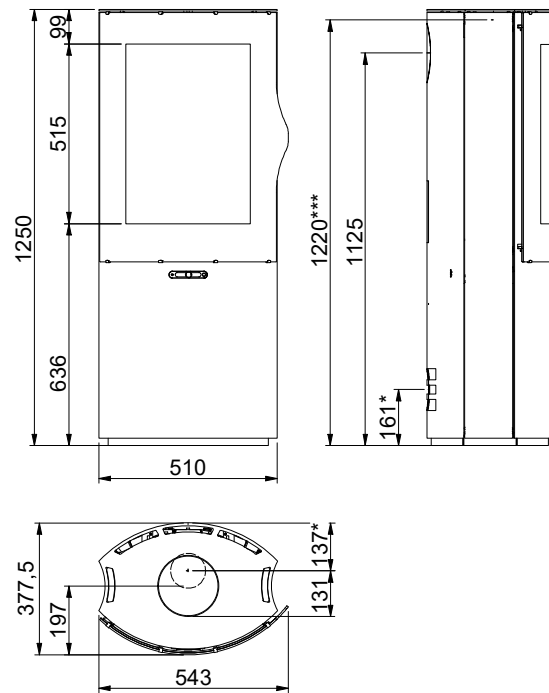

DIMENSION SKETCH

Scan 79 - 1250 mm

Scan 79 - wall-hung

All distances are in mm.

All distances are minimum distances

* Connection of fresh-air intake \varnothing 100 mm

*** Height to the beginning of flue connecting piece at top outlet