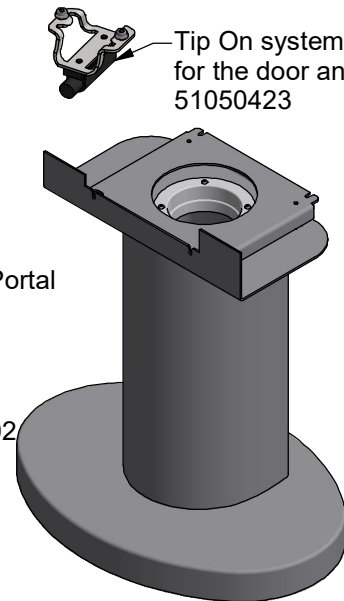

# Scan 68

51050429 Pin for baffleplate

Pins for burn chamber 3 pcs. 51062560

Door complete 51050349 alu 51050348 black

Gasket glass 51006567

6" inside flue pipe, 144 mm Only for top. 51048609

Burn chamber incl. pin 51049829

Ash drawer 51050303

Tip On system for the door and cabinet 51050423

6 pcs. Rubber grommet 51063191

Spring for closing the door 51045384

Door cabinet for Portal 51047706

Wall kit 51049405

Portal 51049403

Pedestal 51049402

2x 51063393 Locking plate