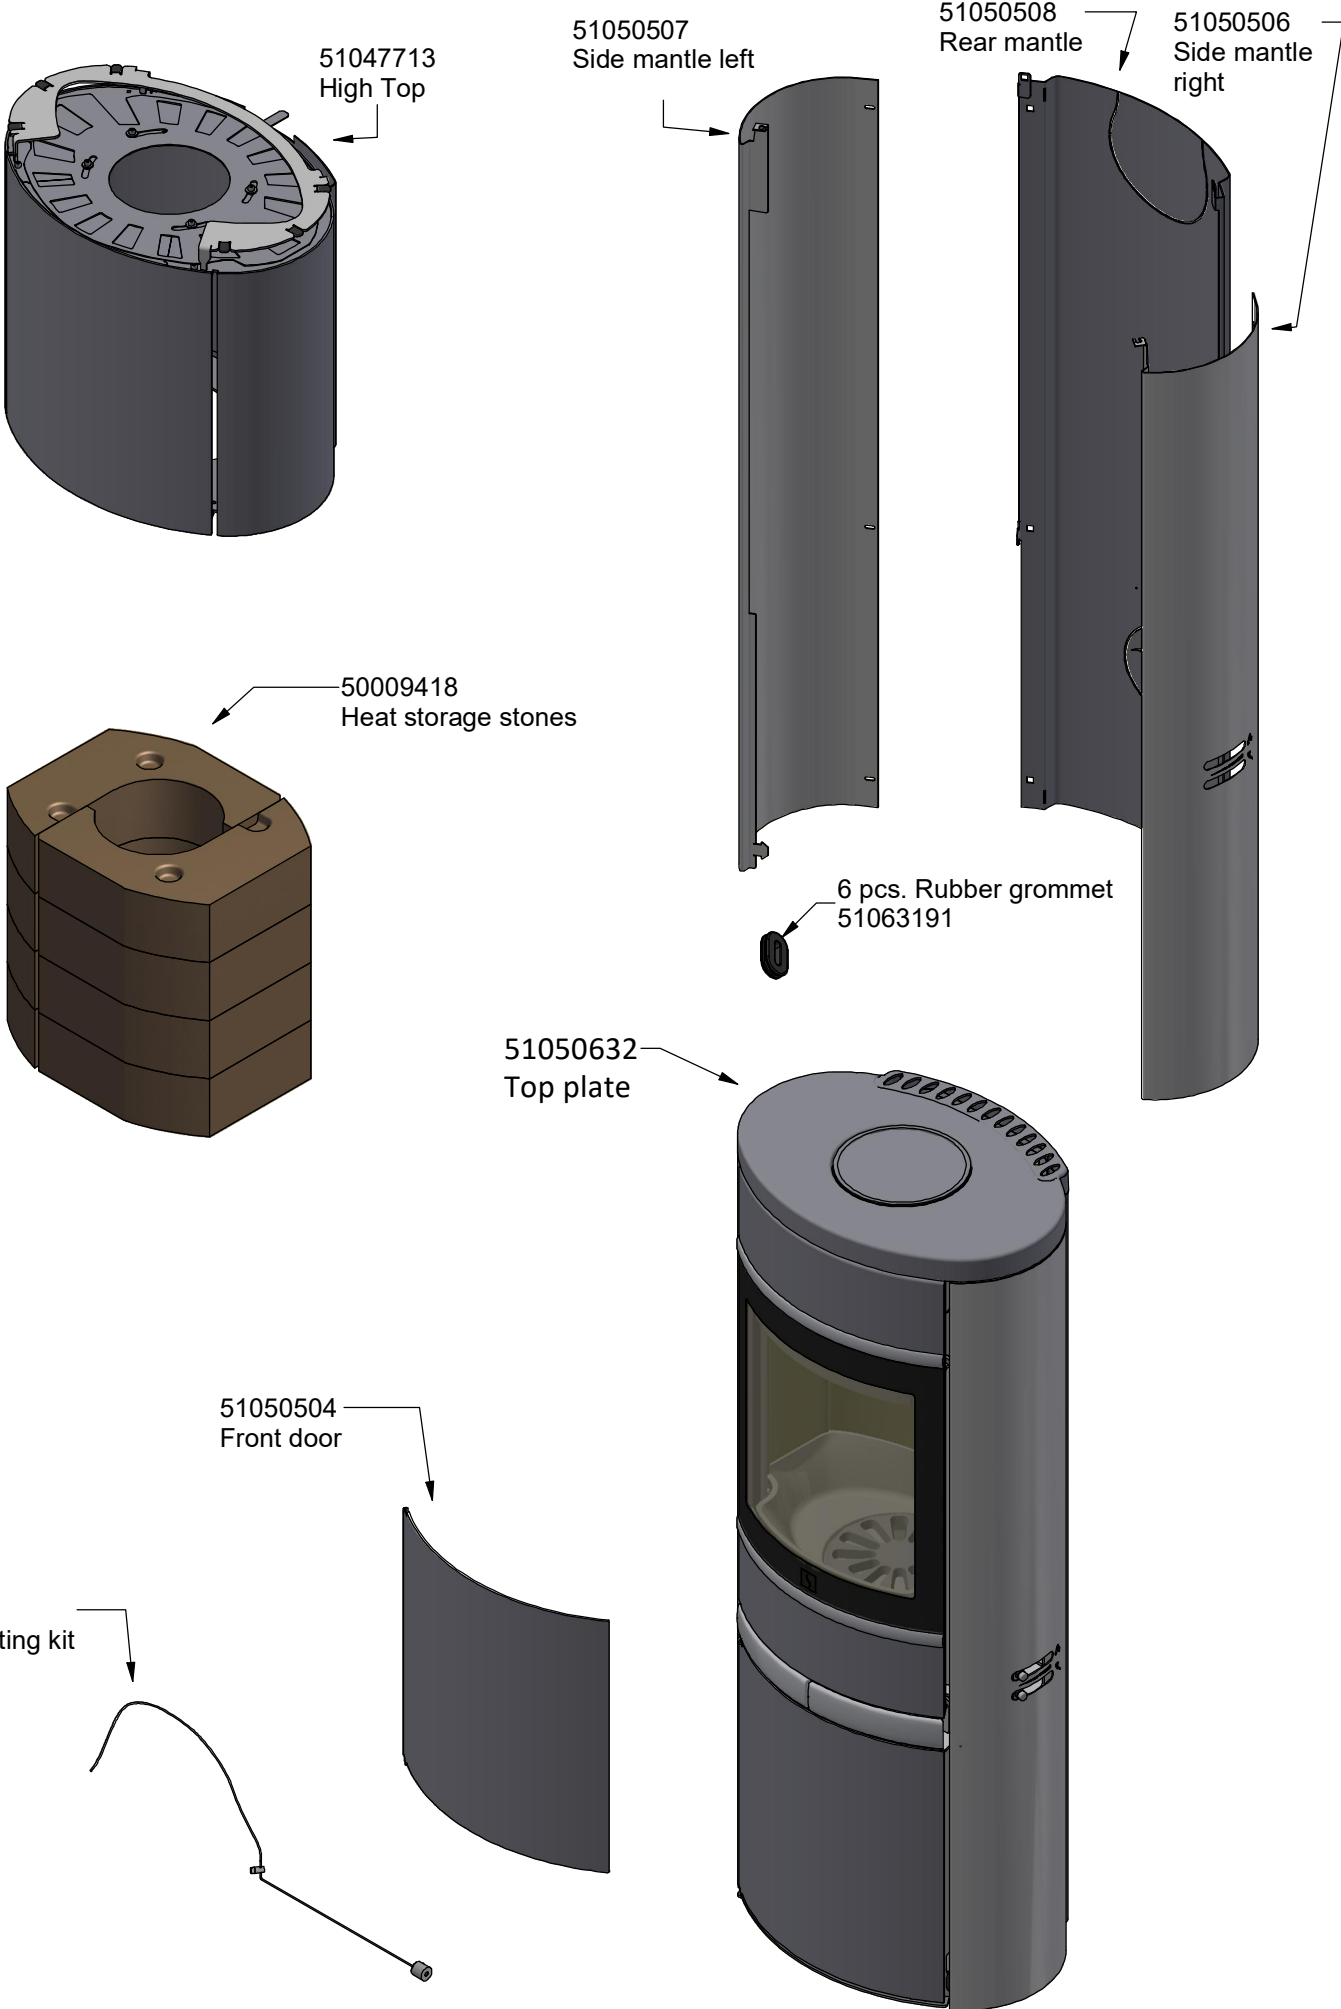

Scan 68-13/14