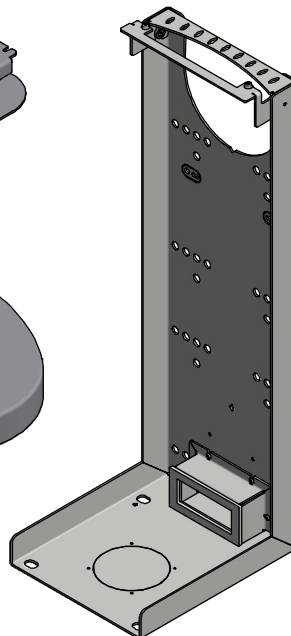

# Scan 68

51050429 Pin for baffleplate

Pins for burn chamber 3 pcs. 51062560

Door complete 51050349 alu 51050348 black

Gasket glass 51006567

6" inside flue pipe, 144 mm Only for top. 51048609

Burn chamber incl. pin 51049829

## Floor plates

Large Glass 51005211

Cast iron bottom 51050299

Large steel 51005458

Upper part ridding grate 51005837

Small steel 51005457

Small glass 51002994

Side trims 51050347 alu 51050346 black

Ash drawer 51050303

Tip On system for the door and cabinet 51050423

6 pcs. Rubber grommet 51063191

Spring for closing the door 51045384

Door cabinet for Portal 51047706

Wall kit 51049405

Portal 51049403

Pedestal 51049402

2x 51063393 Locking plate