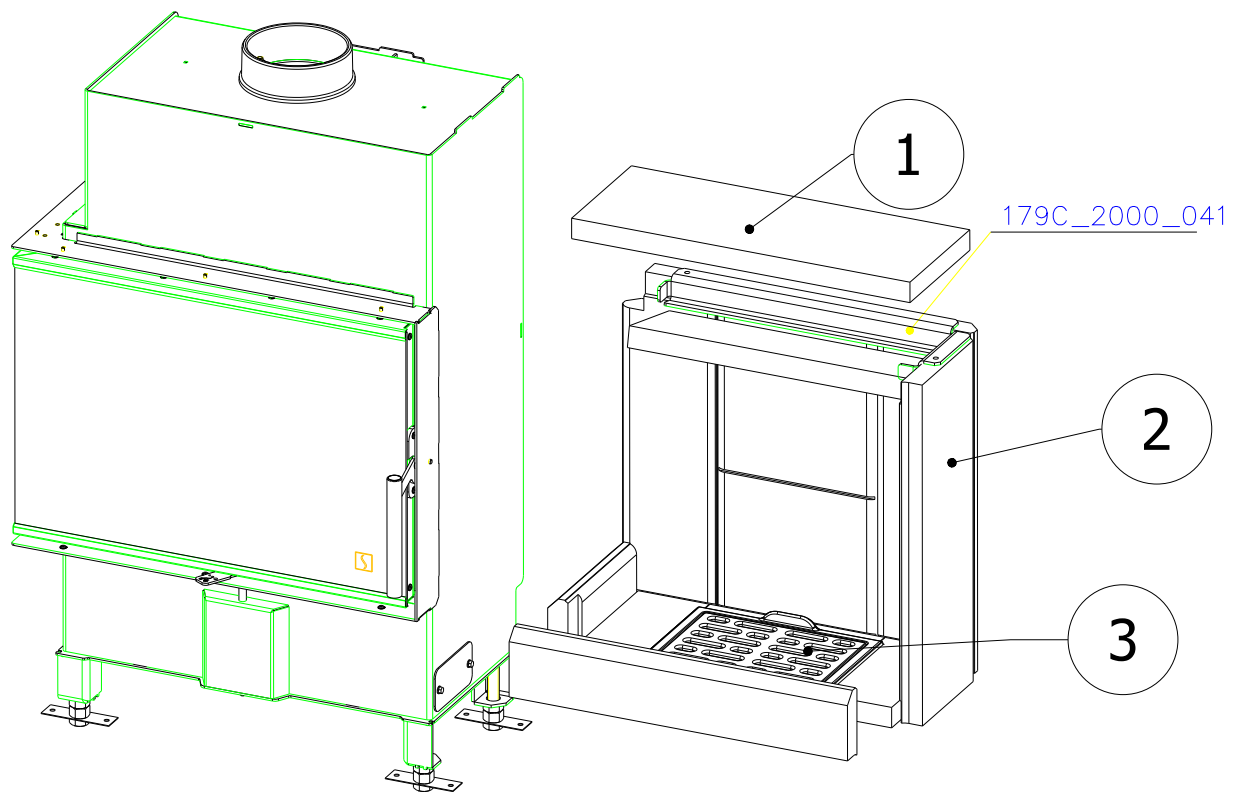

SCAN 5003 FL

SPARE PARTS

Spare parts 5003 FL			
Spare part no.	Market name	Scan M3no.	
1	Baffle plate set	50062494	179A_2010_042 + 179A_2010_032
2	Chamotte chamber set FR	50052736	206C_2010_001
3	Grate	50052738	174A_2000_011
4	Handle set	50061498	-
5	Front glass 4x578x402	50052725	632_999_578_402
6	Side glass 4x304x402	50052726	632_999_304_402
7	Glass sealing 15x4 mm, type 7226/5/0/0 - black	50052729	341_414_015_004
8	Door gasket 15x8 mm, type 84205/6/8/0/0 - black	50052731	341_414_012_616
9	Spray black, 400 ml	50053535	-
10	Screw assortment for SC 5000 series	12061534	-

SCAN 5003 FL

SPARE PARTS

- CSN_022929_7
- 174E_0000_131
- 174E_0000_141
- CSN_021729_5
- CSN_021103_M5X12

A
2:5

- BN_19_M6X22
- 031_039_021
- CSN_021403_M6

C
2:5

SCAN 5003 FL

SPARE PARTS

E
333:1000

D
1:4

SCAN 5003 FL

SPARE PARTS

[206A_0000_211](#)

SCAN 5003 FL

SPARE PARTS

SCAN 5003 FL