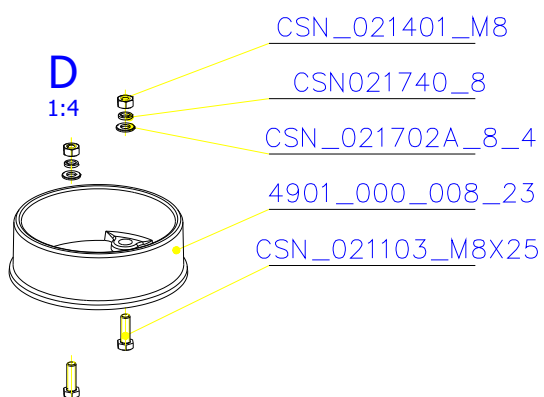

SCAN 5003 FL

SPARE PARTS

Spare parts 5003 FL			
Spare part no.	Market name	Scan M3no.	
1	Baffle plate set	50062494	179A_2010_042 + 179A_2010_032
2	Chamotte chamber set FR	50052736	206C_2010_001
3	Grate	50052738	174A_2000_011
4	Handle set	50061498	-
5	Front glass 4x578x402	50052725	632_999_578_402
6	Side glass 4x304x402	50052726	632_999_304_402
7	Glass sealing 15x4 mm, type 7226/5/0/0 - black	50052729	341_414_015_004
8	Door gasket 15x8 mm, type 84205/6/8/0/0 - black	50052731	341_414_012_616
9	Spray black, 400 ml	50053535	-
10	Screw assortment for SC 5000 series	12061534	-

SCAN 5003 FL

SPARE PARTS

- CSN_022929_7
- 174E_0000_131
- 174E_0000_141
- CSN_021729_5
- CSN_021103_M5X12

A
2:5

- BN_19_M6X22
- 031_039_021
- CSN_021403_M6

C
2:5

SCAN 5003 FL

SPARE PARTS

E
333:1000

D
1:4

SCAN 5003 FL

SPARE PARTS

[206A_0000_211](#)

SCAN 5003 FL

SPARE PARTS

SCAN 5003 FL

SPARE PARTS

SCAN 5003 FL

SPARE PARTS