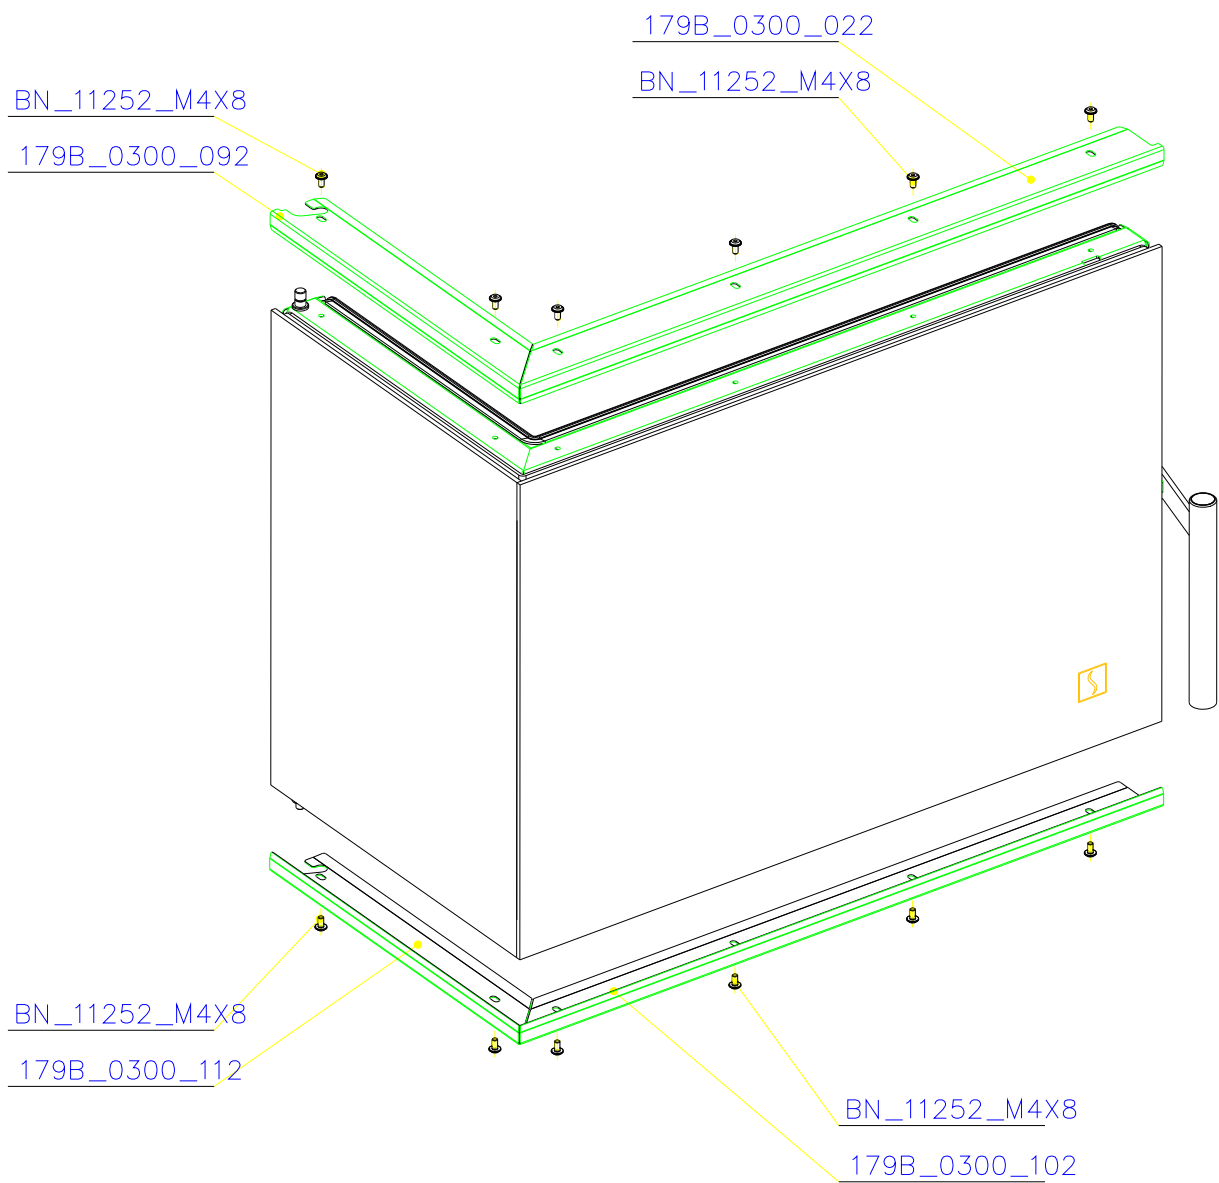

SCAN 5003 FL

SPARE PARTS

Spare parts 5003 FL			
Spare part no.	Market name	Scan M3no.	
1	Baffle plate set	50062494	179A_2010_042 + 179A_2010_032
2	Chamotte chamber set FR	50052736	206C_2010_001
3	Grate	50052738	174A_2000_011
4	Handle set	50061498	-
5	Front glass 4x578x402	50052725	632_999_578_402
6	Side glass 4x304x402	50052726	632_999_304_402
7	Glass sealing 15x4 mm, type 7226/5/0/0 - black	50052729	341_414_015_004
8	Door gasket 15x8 mm, type 84205/6/8/0/0 - black	50052731	341_414_012_616
9	Spray black, 400 ml	50053535	-
10	Screw assortment for SC 5000 series	12061534	-

SCAN 5003 FL

SPARE PARTS

- CSN_022929_7
- 174E_0000_131
- 174E_0000_141
- CSN_021729_5
- CSN_021103_M5X12

A
2:5

- BN_19_M6X22
- 031_039_021
- CSN_021403_M6

C
2:5

SCAN 5003 FL

SPARE PARTS

E
333:1000

D
1:4

SCAN 5003 FL

SPARE PARTS

[206A_0000_211](#)

SCAN 5003 FL

SPARE PARTS

SCAN 5003 FL

SPARE PARTS

SCAN 5003 FL

SPARE PARTS