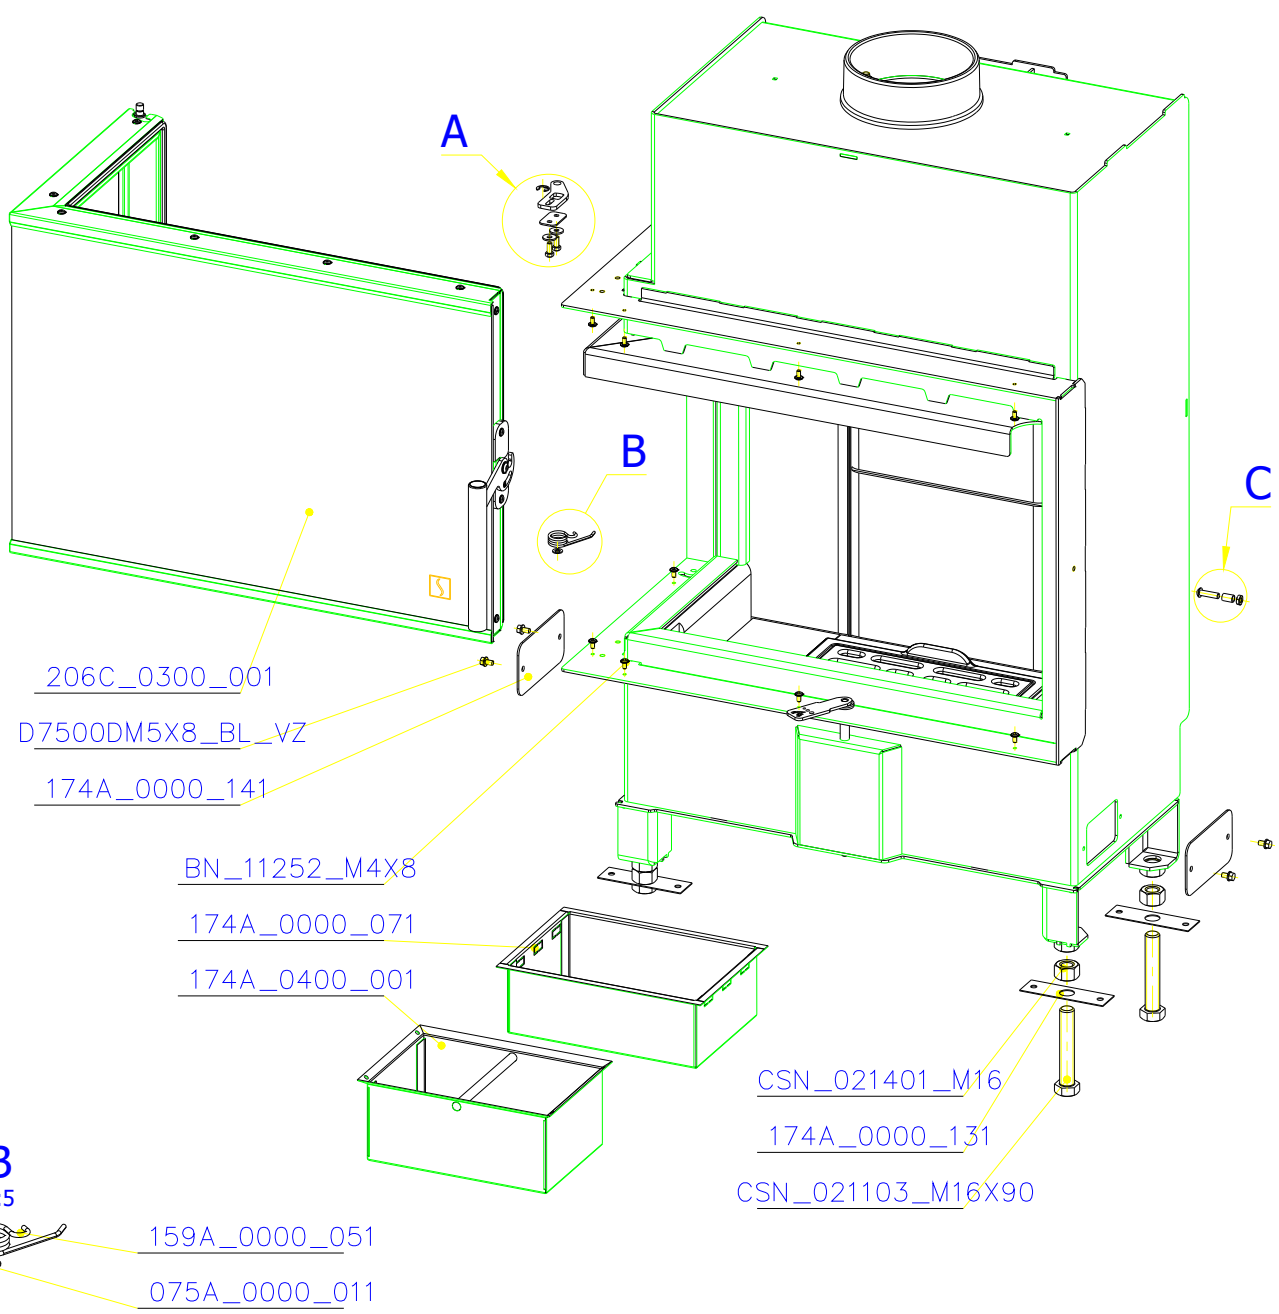

SCAN 5003 FL

SPARE PARTS

Spare parts 5003 FL			
Spare part no.	Market name	Scan M3no.	
1	Baffle plate set	50062494	179A_2010_042 + 179A_2010_032
2	Chamotte chamber set FR	50052736	206C_2010_001
3	Grate	50052738	174A_2000_011
4	Handle set	50061498	-
5	Front glass 4x578x402	50052725	632_999_578_402
6	Side glass 4x304x402	50052726	632_999_304_402
7	Glass sealing 15x4 mm, type 7226/5/0/0 - black	50052729	341_414_015_004
8	Door gasket 15x8 mm, type 84205/6/8/0/0 - black	50052731	341_414_012_616
9	Spray black, 400 ml	50053535	-
10	Screw assortment for SC 5000 series	12061534	-

SCAN 5003 FL

SPARE PARTS

- CSN_022929_7
- 174E_0000_131
- 174E_0000_141
- CSN_021729_5
- CSN_021103_M5X12

A
2:5

- BN_19_M6X22
- 031_039_021
- CSN_021403_M6

C
2:5

SCAN 5003 FL

SPARE PARTS

E
333:1000

D
1:4

SCAN 5003 FL

SPARE PARTS

[206A_0000_211](#)

SCAN 5003 FL

SPARE PARTS

SCAN 5003 FL

SPARE PARTS

SCAN 5003 FL

SPARE PARTS