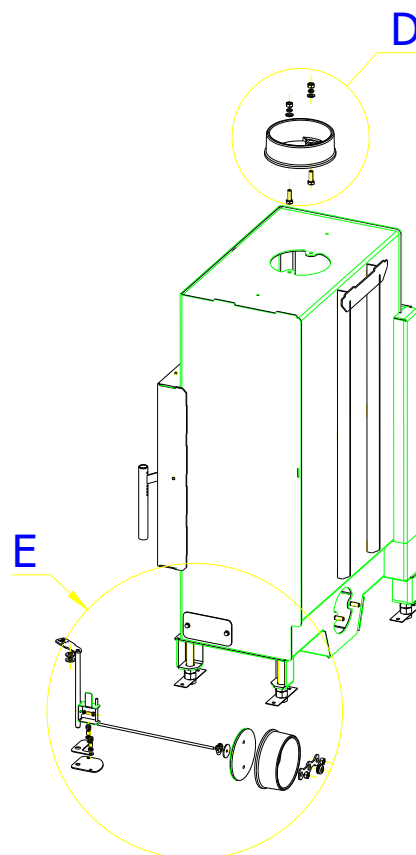

SCAN 5003 FL

SPARE PARTS

Spare parts 5003 FL			
Spare part no.	Market name	Scan M3no.	
1	Baffle plate set	50062494	179A_2010_042 + 179A_2010_032
2	Chamotte chamber set FR	50052736	206C_2010_001
3	Grate	50052738	174A_2000_011
4	Handle set	50061498	-
5	Front glass 4x578x402	50052725	632_999_578_402
6	Side glass 4x304x402	50052726	632_999_304_402
7	Glass sealing 15x4 mm, type 7226/5/0/0 - black	50052729	341_414_015_004
8	Door gasket 15x8 mm, type 84205/6/8/0/0 - black	50052731	341_414_012_616
9	Spray black, 400 ml	50053535	-
10	Screw assortment for SC 5000 series	12061534	-

SCAN 5003 FL

SPARE PARTS

- CSN_022929_7
- 174E_0000_131
- 174E_0000_141
- CSN_021729_5
- CSN_021103_M5X12

A
2:5

- BN_19_M6X22
- 031_039_021
- CSN_021403_M6

C
2:5

SCAN 5003 FL

SPARE PARTS

E
333:1000

D
1:4

SCAN 5003 FL

SPARE PARTS

[206A_0000_211](#)

SCAN 5003 FL

SPARE PARTS

SCAN 5003 FL

SPARE PARTS

SCAN 5003 FL

SPARE PARTS