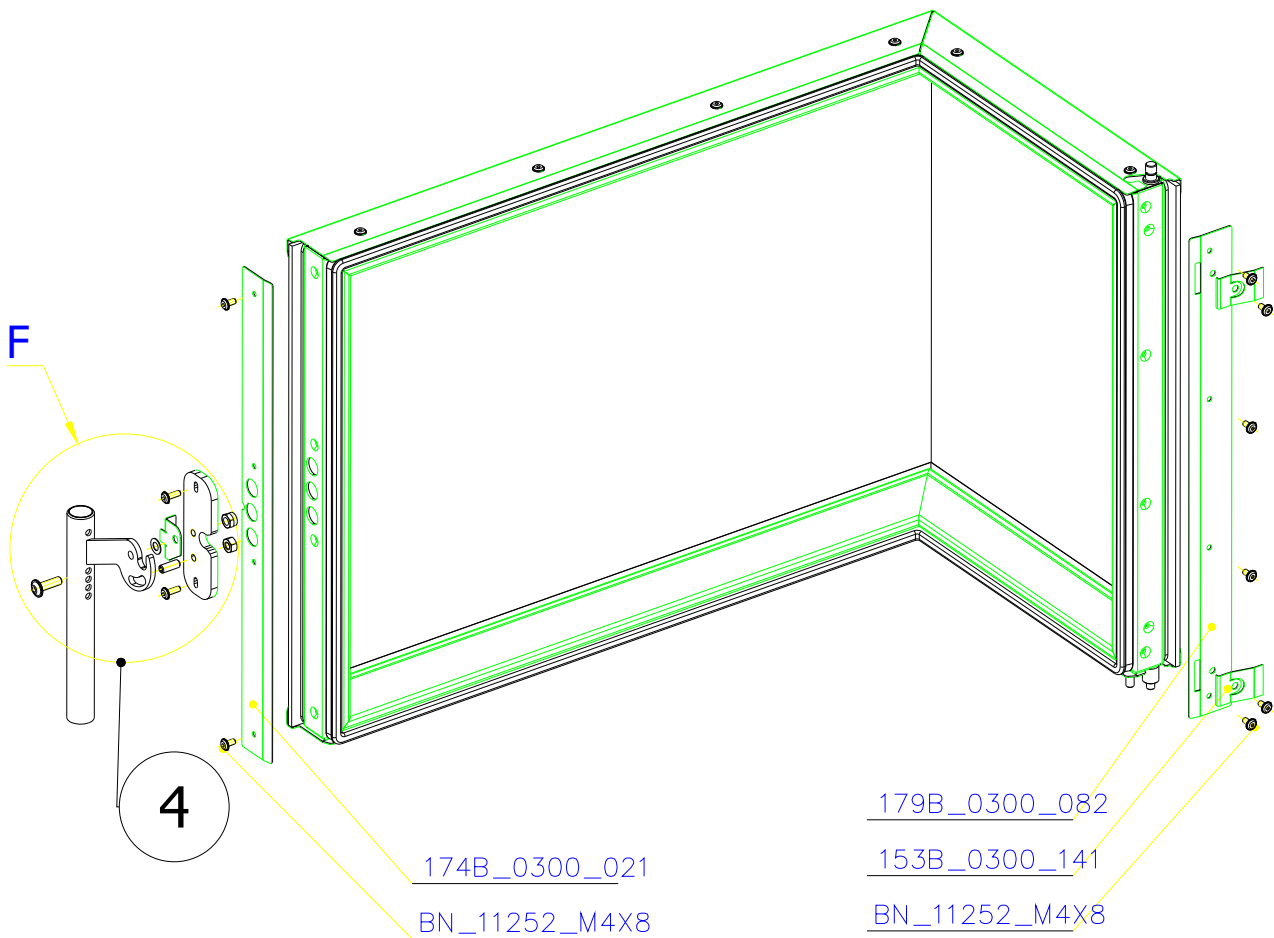

SCAN 5003 FL

SPARE PARTS

Spare parts 5003 FL			
Spare part no.	Market name	Scan M3no.	
1	Baffle plate set	50062494	179A_2010_042 + 179A_2010_032
2	Chamotte chamber set FR	50052736	206C_2010_001
3	Grate	50052738	174A_2000_011
4	Handle set	50061498	-
5	Front glass 4x578x402	50052725	632_999_578_402
6	Side glass 4x304x402	50052726	632_999_304_402
7	Glass sealing 15x4 mm, type 7226/5/0/0 - black	50052729	341_414_015_004
8	Door gasket 15x8 mm, type 84205/6/8/0/0 - black	50052731	341_414_012_616
9	Spray black, 400 ml	50053535	-
10	Screw assortment for SC 5000 series	12061534	-

SCAN 5003 FL

SPARE PARTS

- CSN_022929_7
- 174E_0000_131
- 174E_0000_141
- CSN_021729_5
- CSN_021103_M5X12

A
2:5

- BN_19_M6X22
- 031_039_021
- CSN_021403_M6

C
2:5

SCAN 5003 FL

SPARE PARTS

E
333:1000

D
1:4

SCAN 5003 FL

SPARE PARTS

[206A_0000_211](#)

SCAN 5003 FL

SPARE PARTS

SCAN 5003 FL