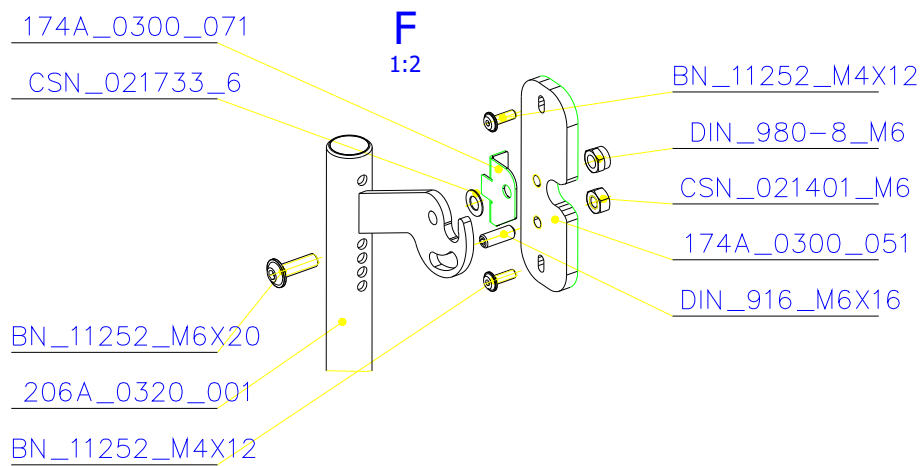

SCAN 5003 FL

SPARE PARTS

Spare parts 5003 FL			
Spare part no.	Market name	Scan M3no.	
1	Baffle plate set	50062494	179A_2010_042 + 179A_2010_032
2	Chamotte chamber set FR	50052736	206C_2010_001
3	Grate	50052738	174A_2000_011
4	Handle set	50061498	-
5	Front glass 4x578x402	50052725	632_999_578_402
6	Side glass 4x304x402	50052726	632_999_304_402
7	Glass sealing 15x4 mm, type 7226/5/0/0 - black	50052729	341_414_015_004
8	Door gasket 15x8 mm, type 84205/6/8/0/0 - black	50052731	341_414_012_616
9	Spray black, 400 ml	50053535	-
10	Screw assortment for SC 5000 series	12061534	-

SCAN 5003 FL

SPARE PARTS

- CSN_022929_7
- 174E_0000_131
- 174E_0000_141
- CSN_021729_5
- CSN_021103_M5X12

A
2:5

- BN_19_M6X22
- 031_039_021
- CSN_021403_M6

C
2:5

SCAN 5003 FL

SPARE PARTS

E
333:1000

D
1:4

SCAN 5003 FL

SPARE PARTS

[206A_0000_211](#)

SCAN 5003 FL

SPARE PARTS

SCAN 5003 FL

SPARE PARTS

SCAN 5003 FL

SPARE PARTS