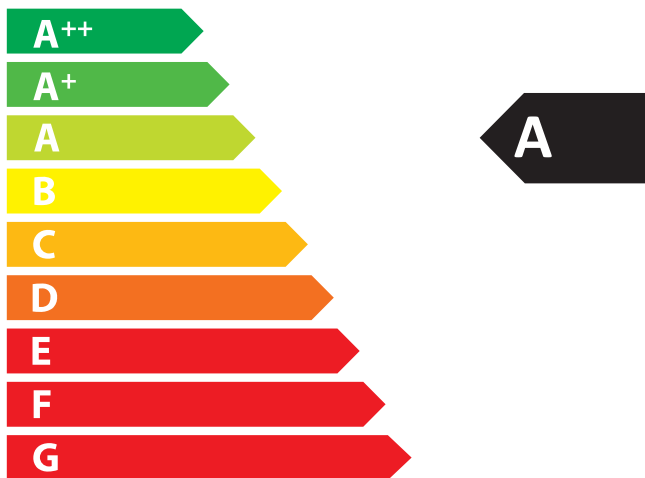

ENERGY

SCAN A/S

Scan 85 Series

8.0
kW